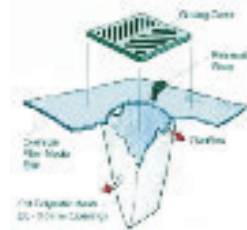

Organic

CODE	SIZE & TYPE
2337	Opti-Sorb 20 universal
2338	Opti-Sorb 40 organic

2330 Drain Seal

- > drain protection mat prevents chemicals from entering our waterways
- > 1200mm x 1200mm x 15mm
- > various sizes available

2331 Drain Warden

- > contain oil & sediment run off
- > keeps contaminants out of drains
- > 1.2m x 1.2m, 1m basin with bilge rat
- > filter fabric

Spill Response Kits & Absorbents

INDUSTROQUIP

1300 303 249