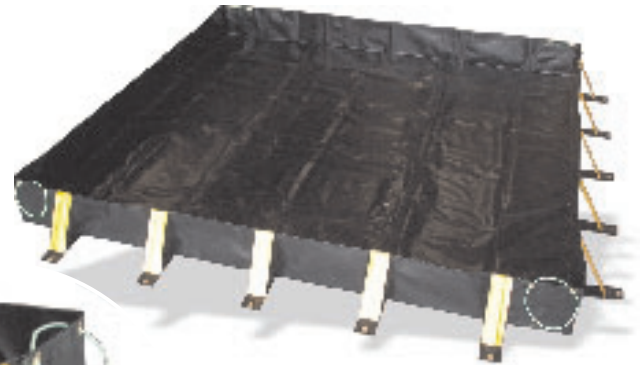

EMERGENCY & ENVIRONMENTAL SAFETY

SPILL PALLETS

- > 100% polyethylene construction
- > forkliftable
- > low profile
- > drain hole & plug
- > complies to EPA regulations
- > for standing drums

4 Square

2 in Line

4 Square

CODE	SIZE & TYPE
2401	4 Square
2402	2 in Line
2403	3 in Line
2404	4 in Line

BULK CONTAINER STORAGE SYSTEMS

- > 100% polyethylene construction
- > dispensing trays available
- > complies to EPA regulations
- > for standing drums & bulk containers (1000L containers)

SDBB1

SDBB2

Dispensing Trays
& PVC Covers
(for outside storage)
Also Available

CODE	TYPE	SIZE
SDBB1	Polyethylene 1 x 1000L bund	1760 x 1350 x 875
SDBB2	Polyethylene 2 x 1000L bund	2550 x 1350 x 610

2405 Fold Away Spill Bund

CUSTOM MADE
SIZES AVAILABLE!
- Phone for Pricing

MODEL	SIZE (m)	CAP (ltrs)
CBS1212	1.2 x 1.2 x 0.3	432
CBS1218	1.2 x 1.8 x 0.3	648
CBS1224	1.2 x 2.4 x 0.3	504
CBS1818	1.8 x 1.8 x 0.3	972
CBS1824	1.8 x 2.4 x 0.3	1296
CBS1836	1.8 x 3.6 x 0.3	1944
CBS2424	2.4 x 2.4 x 0.3	1728
CBS2436	2.4 x 3.6 x 0.3	2592
CBS3636	3.6 x 3.6 x 0.3	3888
CBS3648	3.6 x 4.8 x 0.3	5184
CBS3672	3.6 x 7.2 x 0.3	7776
CBS36100	3.6 x 10 x 0.3	10800
CBS36150	3.6 x 15 x 0.3	16200
CBS36200	3.6 x 20 x 0.3	21600
CBS48100	4.8 x 10 x 0.3	14400
CBS48150	4.8 x 15 x 0.3	21600
CBS48200	4.8 x 20 x 0.3	28800
CBS60100	6 x 10 x 0.3	18000
CBS60150	6 x 15 x 0.3	27000
CBS60200	6 x 20 x 0.3	36000