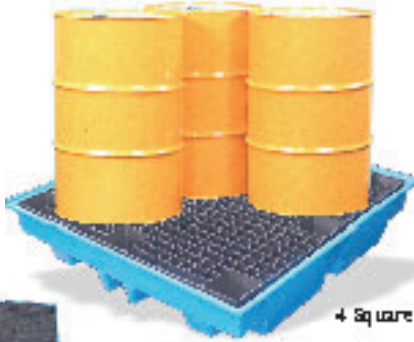

EMERGENCY & ENVIRONMENTAL SAFETY

SPILL PALLETS

- > 100% polyethylene construction
- > forkliftable
- > low profile
- > drain hole & plug
- > complies to EPA regulations
- > for standing drums

4 Square

2 in Line

4 Square

CODE	SIZE & TYPE
2401	4 Square
2402	2 in Line
2403	3 in Line
2404	4 in Line

BULK CONTAINER STORAGE SYSTEMS

- > 100% polyethylene construction
- > dispensing trays available
- > complies to EPA regulations
- > for standing drums & bulk containers (1000L containers)

SDBB1

SDBB2

Dispensing Trays
& PVC Covers
(for outside storage)
Also Available

CODE	TYPE	SIZE
SDBB1	Polyethylene 1 x 1000L bund	1760 x 1350 x 875
SDBB2	Polyethylene 2 x 1000L bund	2550 x 1350 x 610

2405 Fold Away Spill Bund

CUSTOM MADE
SIZES AVAILABLE!
- Phone for Pricing

MODEL	SIZE (m)	CAP (ltrs)
CBS1212	1.2 x 1.2 x 0.3	432
CBS1218	1.2 x 1.8 x 0.3	648
CBS1224	1.2 x 2.4 x 0.3	504
CBS1818	1.8 x 1.8 x 0.3	972
CBS1824	1.8 x 2.4 x 0.3	1296
CBS1836	1.8 x 3.6 x 0.3	1944
CBS2424	2.4 x 2.4 x 0.3	1728
CBS2436	2.4 x 3.6 x 0.3	2592
CBS3636	3.6 x 3.6 x 0.3	3888
CBS3648	3.6 x 4.8 x 0.3	5184
CBS3672	3.6 x 7.2 x 0.3	7776
CBS36100	3.6 x 10 x 0.3	10800
CBS36150	3.6 x 15 x 0.3	16200
CBS36200	3.6 x 20 x 0.3	21600
CBS48100	4.8 x 10 x 0.3	14400
CBS48150	4.8 x 15 x 0.3	21600
CBS48200	4.8 x 20 x 0.3	28800
CBS60100	6 x 10 x 0.3	18000
CBS60150	6 x 15 x 0.3	27000
CBS60200	6 x 20 x 0.3	36000