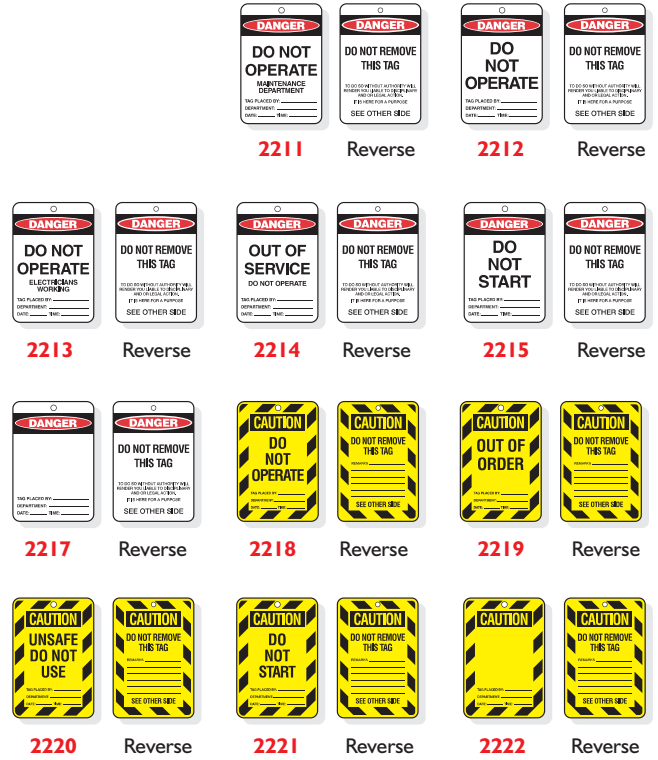

LOCKOUT TAGS

- > Cardboard or Poly
- > varying text, 150mm x 100mm, with strings
- > cardboard can be written on with biro for indoor use or short-term outdoor use

PREMIUM LOCK OUT MINING TAGS

- > non-tear
- > all weather
- > with string