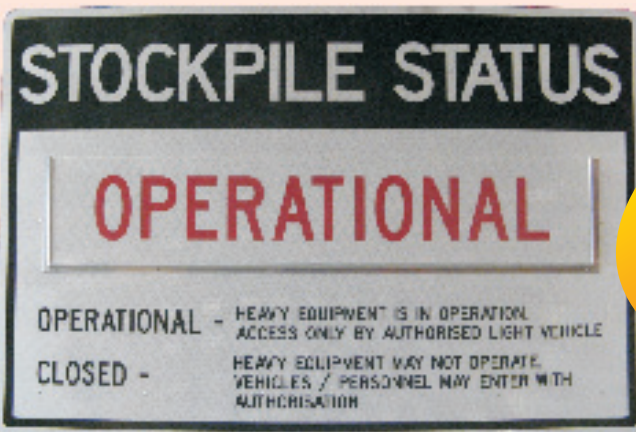

EMERGENCY & ENVIRONMENTAL SAFETY

Eyewash
& Showers

1611 Emergency Shower

- > combination deluge shower with eye/face wash
- > hand & foot operated
- > stainless steel bowl
- > heavy duty construction

1612 Eye/Face Wash

- > pedestal mounted
- > hand operated
- > stainless steel bowl

1613 Portable Eye Wash

- > eye & face wash
- > heavy duty
- > 79 litre gravity flow

SE4210B4 Speakman Water Preservative

- > for use in eyewash stations