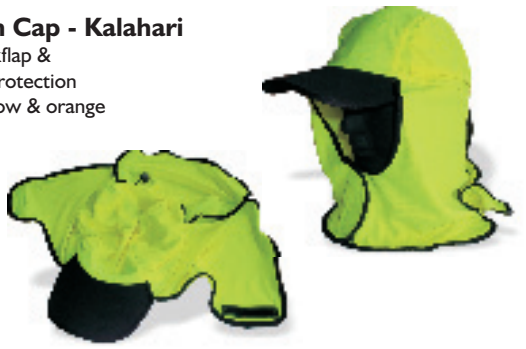

## 2914 Sun Cap

- > with neck flap
- > hi vis yellow & orange

## 2917 Sun Cap - Kalahari

- > with neckflap & side sun-protection
- > hi vis yellow & orange

## 2916 Sun Hat

- Tanami
- > full brim with neckflap
- > hi vis yellow & orange