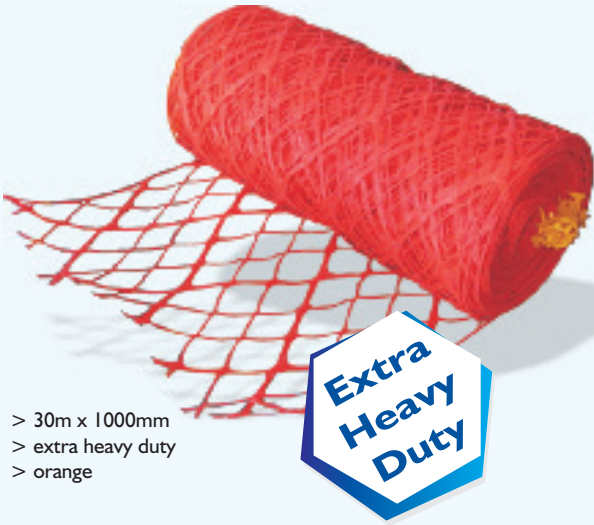

SAFETY BARRIERS, TAPES & TRAFFIC CONTROL

Barrier Mesh

BARRIER MESH

0111 Extruded Plastic Heavy Duty Barrier Mesh

- > 30m x 1000mm
- > extra heavy duty
- > orange

0109 Fabric Type Barrier Mesh

- > 50m x 900mm
- > red & orange
- UV resistant

0408 Safety Flags

- > orange triangular plastic flags on a rope
- > 30m roll

BUN30DN Safety Flags Day/Night

- > orange triangular plastic flags & reflective tab on a rope
- > 30m roll

0110 8kg Premium Plastic Barrier Mesh

- > 50m x 1000mm
- > 8kg heavy duty
- > orange

0409 Reflector Line

- > red & white rectangular reflective tags on a rope
- > 25m roll

0113 Cone Barrier

- > extendable bar
- > fits over traffic cones
- > extends to 2000mm
- > black/yellow